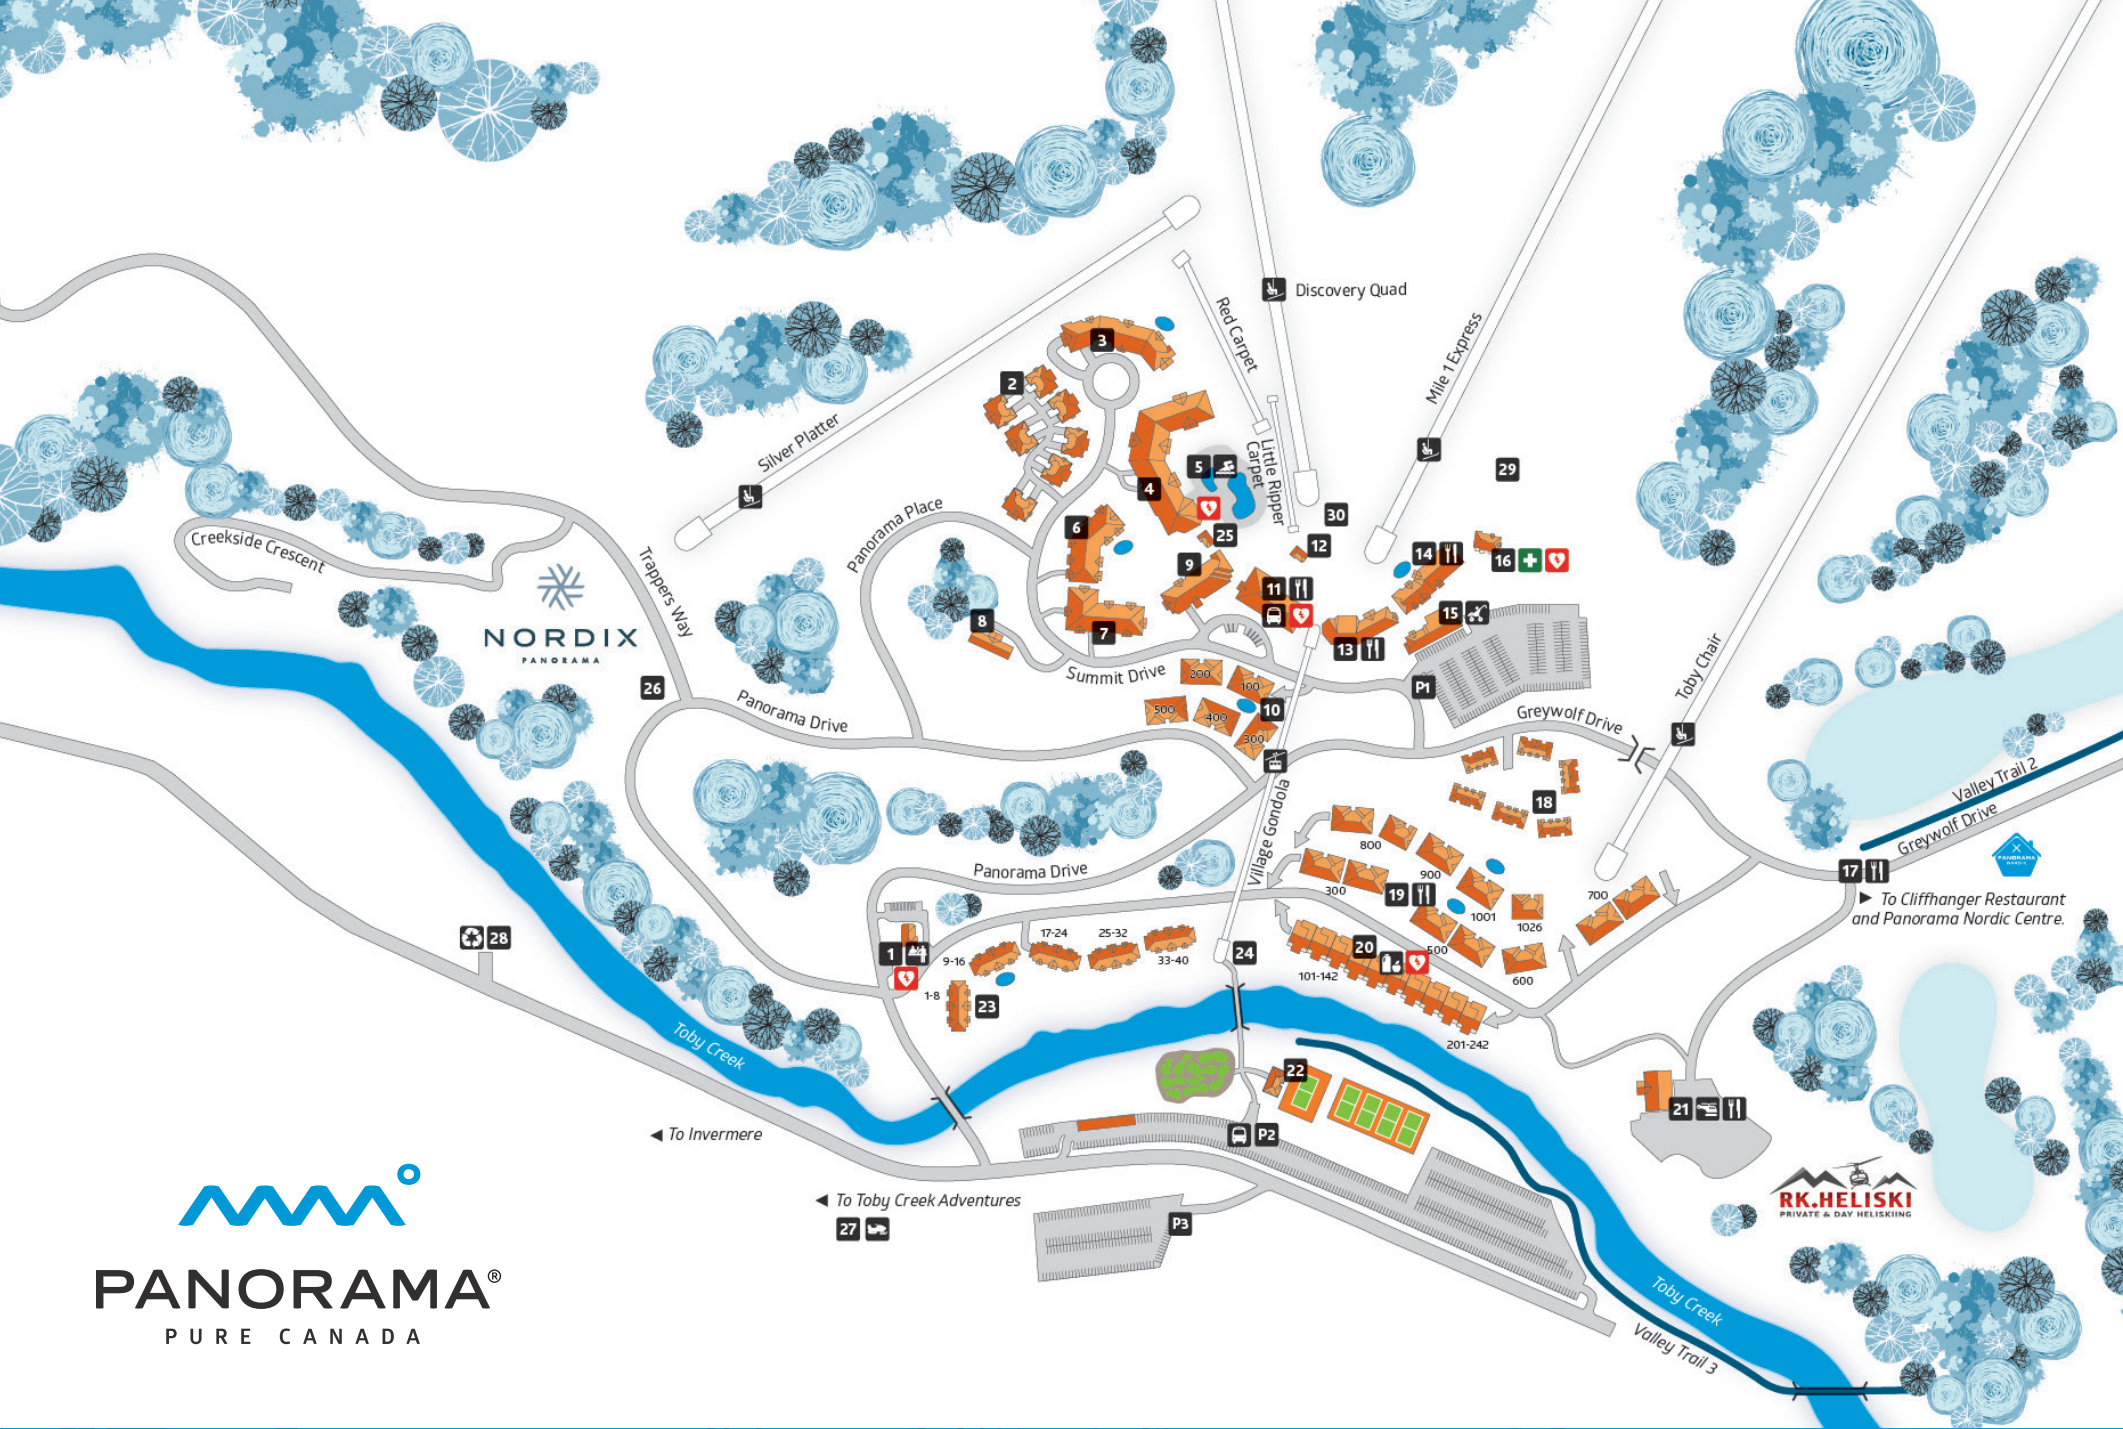

— VILLAGE MAP —

1. Central Check-In
 2. Hearthstone Townhomes
 3. Taynton Lodge
 4. Panorama Springs Lodge
 5. Panorama Springs Pools
 6. Summit Lodge
 7. 1000 Peaks Lodge
Ice-skating
 8. Earl Grey Lodge
 9. Tamarack Lodge
Mountain Outfitters (Cappuccino Bar, equipment rentals/repairs), Nordix Panorama Sales Centre
 10. The Lookout Townhomes
 11. Ski Tip Lodge
Great Hall, Toques & Tracks (retail shop), Guest Services, tickets, Ski & Ride School, Invermere shuttle bus departure point
 12. Ski Cabin & Demo Centre
 13. The Approach Hotel - A (Rooms 327-427)
Alto Kitchen & Bar, T-Bar & Grill
 14. The Approach Hotel - B (Rooms 102-326, 501-512)
Fireside Café & Lounge, Pure Massage (spa), sauna, fitness room, Panorama Real Estate
 15. Conference Centre/Childcare
Copper Crown A & B conference rooms, Conrad Kain and Earl Grey boardrooms, Wee Wasca's Childcare
 16. First Aid/Ski Patrol
 17. Panorama Nordic Centre at Greywolf
Greywolf Clubhouse, Cliffhanger Restaurant, tickets, Snack Shack
 18. Aurora Townhomes
 19. Horsethief Lodge
Jackpine Pub
 20. Toby Creek Lodge
General Store, liquor store, Last Chance Pizza, Creekside room, Timeshare office
 21. RK Heliski
Choppers Landing Restaurant
 22. Adventure Centre
 23. Riverbend Townhomes
 24. Village Gondola
 25. Candy Cabin
 26. Nordix Townhomes
 27. Toby Creek Adventures
 28. Garbage & Recycling Depot
 29. Timberline Traverse Aerial Ropes Tower (Summer)
 30. Wild Rider Mountain Coaster (Summer)
- Automated External Defibrillator (AED) Location
- Panorama is a smoke-free resort

PANORAMA[®]
PURE CANADA

1.800.663.2929/ PanoramaResort.com

There's more to the mountains.