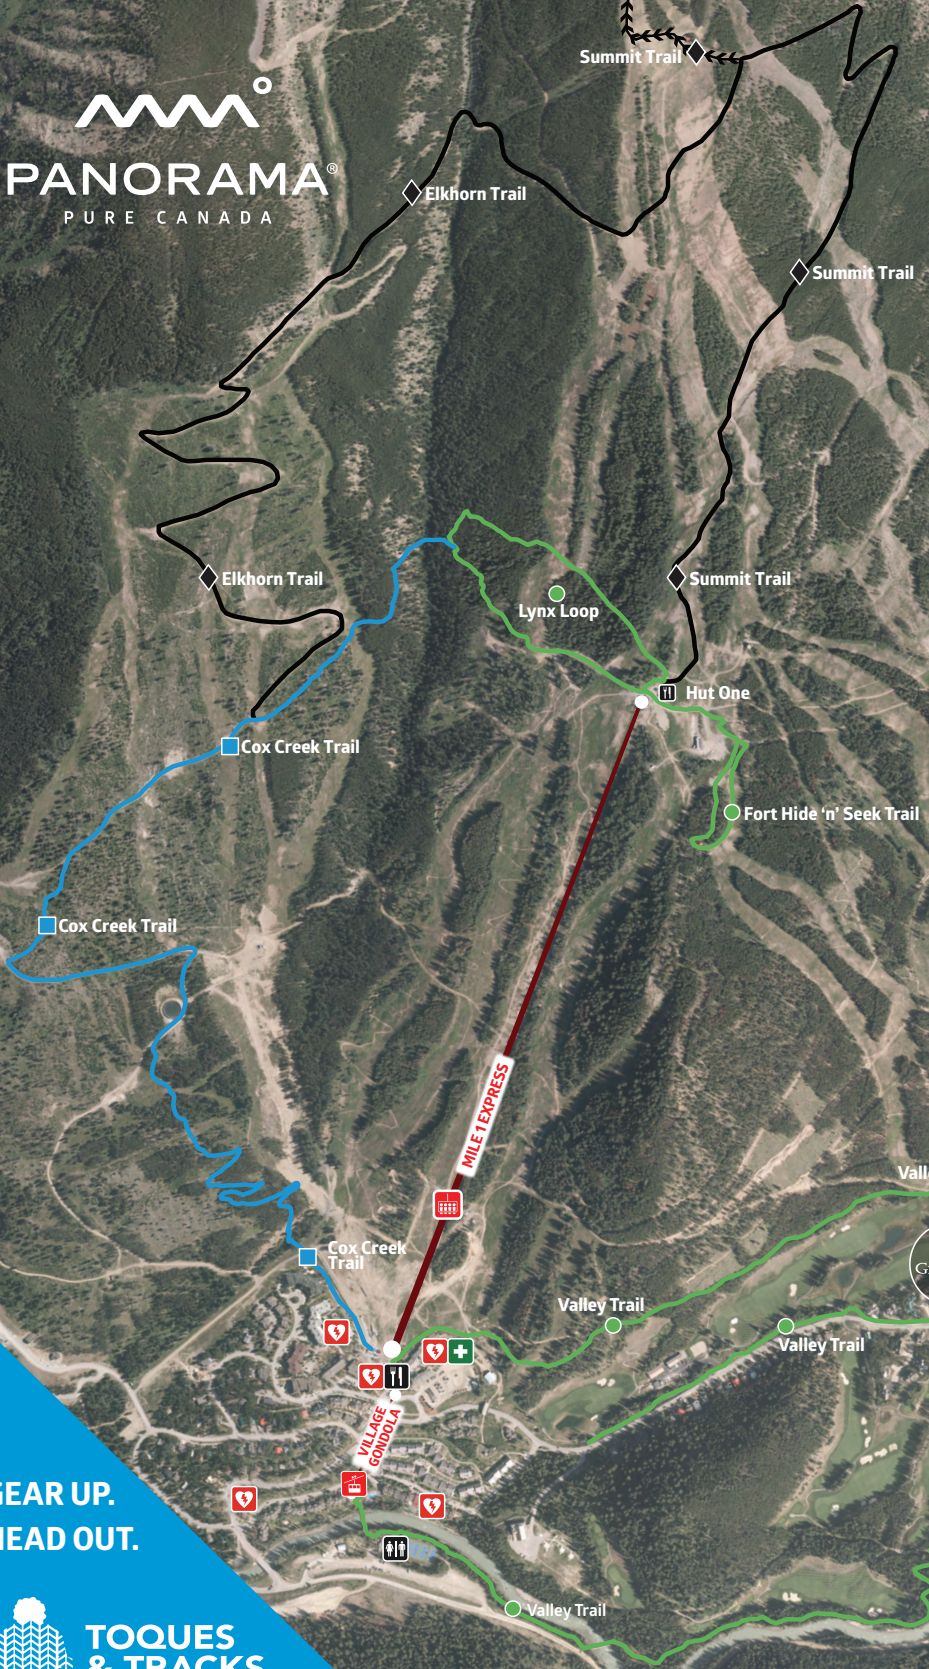

HIKING & WALKING

LEGEND

- Beginner Trail
- Intermediate Trail
- ⬮ Mile 1 Express Lift
- + First Aid
- ◆ Advanced Trail
- ⬮ Expert Trail
- ⬮ Village Gondola
- ⚡ AED Location

TRAIL DESCRIPTIONS >> PanoramaResort.com/Hike